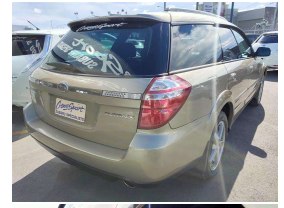

2007 Subaru Outback 3.0L

VEHICLE INFORMATION

Cash Price

Includes GST

\$13,990

+ on-road-costs of \$250

Finance may be available on this vehicle. Ask one of our friendly staff for more information.

Gain peace of mind with Mechanical Breakdown Insurance. Ask us how.

Body

Station Wagon

Odometer

76,000 km

Engine

3000 cc

Fuel Type

Petrol