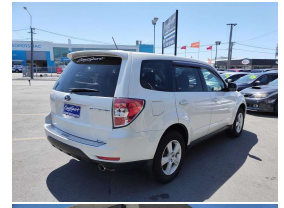

2008 Subaru Forester 2.0L

VEHICLE INFORMATION

Cash Price

Includes GST

\$12,990

+ on-road-costs of \$250

Finance may be available on this vehicle. Ask one of our friendly staff for more information.

Gain peace of mind with Mechanical Breakdown Insurance. Ask us how.

Body

RV-SUV

Odometer

90,000 km

Engine

2000 cc

Fuel Type

Petrol

Ext Colour

White

History

-

Seats

-

Interior

Black, Cloth