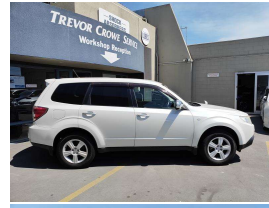

2008 Subaru Forester 2.0L

VEHICLE INFORMATION

Cash Price

Includes GST

\$12,990

+ on-road-costs of \$250

Finance may be available on this vehicle. Ask one of our friendly staff for more information.

Gain peace of mind with Mechanical Breakdown Insurance. Ask us how.

Body

RV-SUV

Odometer

90,000 km

Engine

2000 cc

Fuel Type

Petrol

Ext Colour

White

History

-

Seats

-

Interior

Black, Cloth