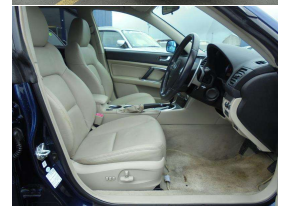

2008 Subaru Legacy 3.0L

VEHICLE INFORMATION

Cash Price

Includes GST

\$14,990

+ on-road-costs of \$250

Finance may be available on this vehicle. Ask one of our friendly staff for more information.

Gain peace of mind with Mechanical Breakdown Insurance. Ask us how.

Ext Colour

Blue

History

-

Seats

-

Interior

Cream, Leather